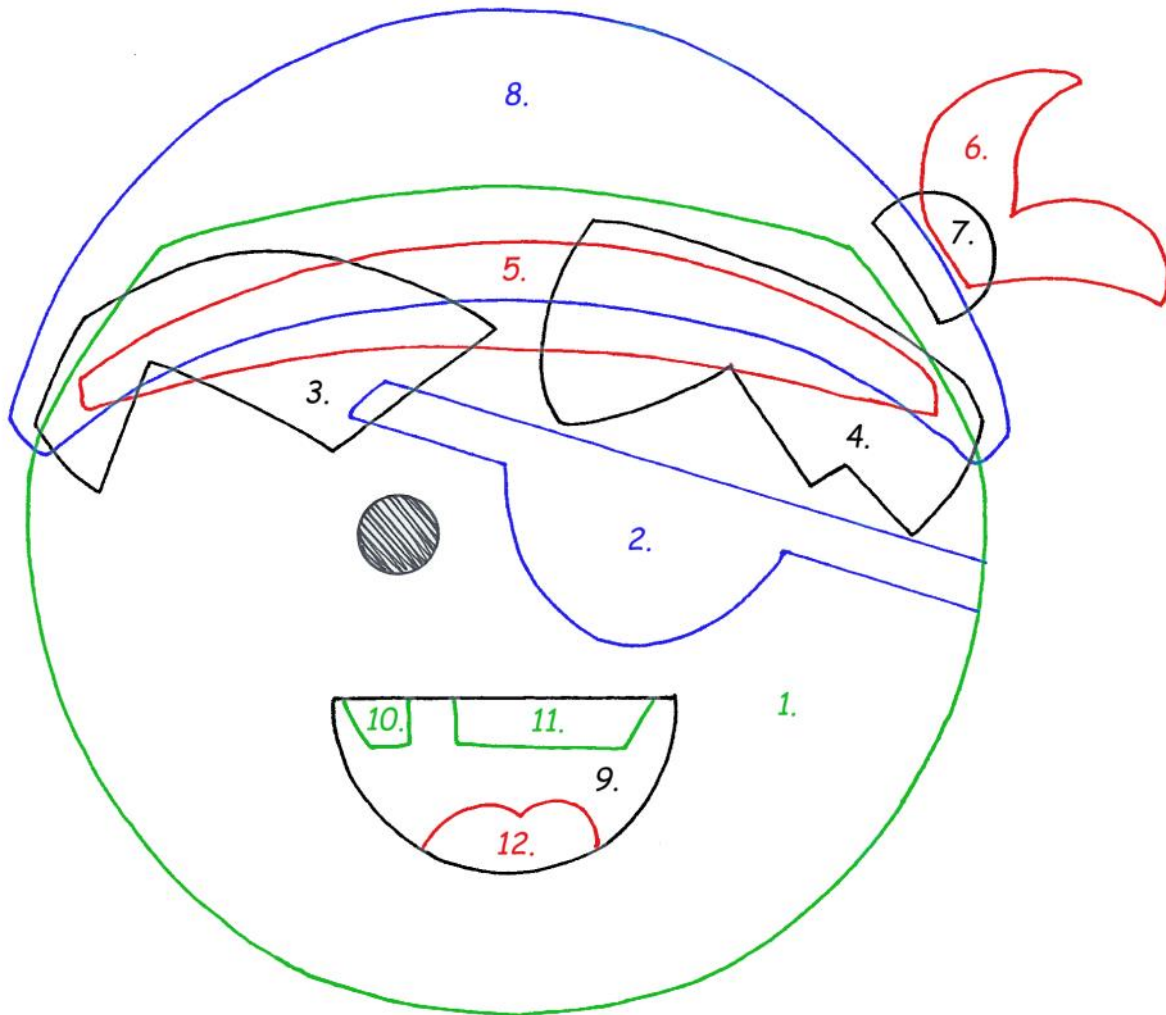

MY FAVOURITE THINGS—BLOCK #76

"No one would surrender to the Dread Pirate Westley!"

- *The Dread Pirate Roberts, The Princess Bride*

1 IN SQUARE
Measure to ensure the templates print to scale.

The grey solid & dashed lines represent the 7 1/2in background block with 1/4in seams. You do not need to trace this shape.